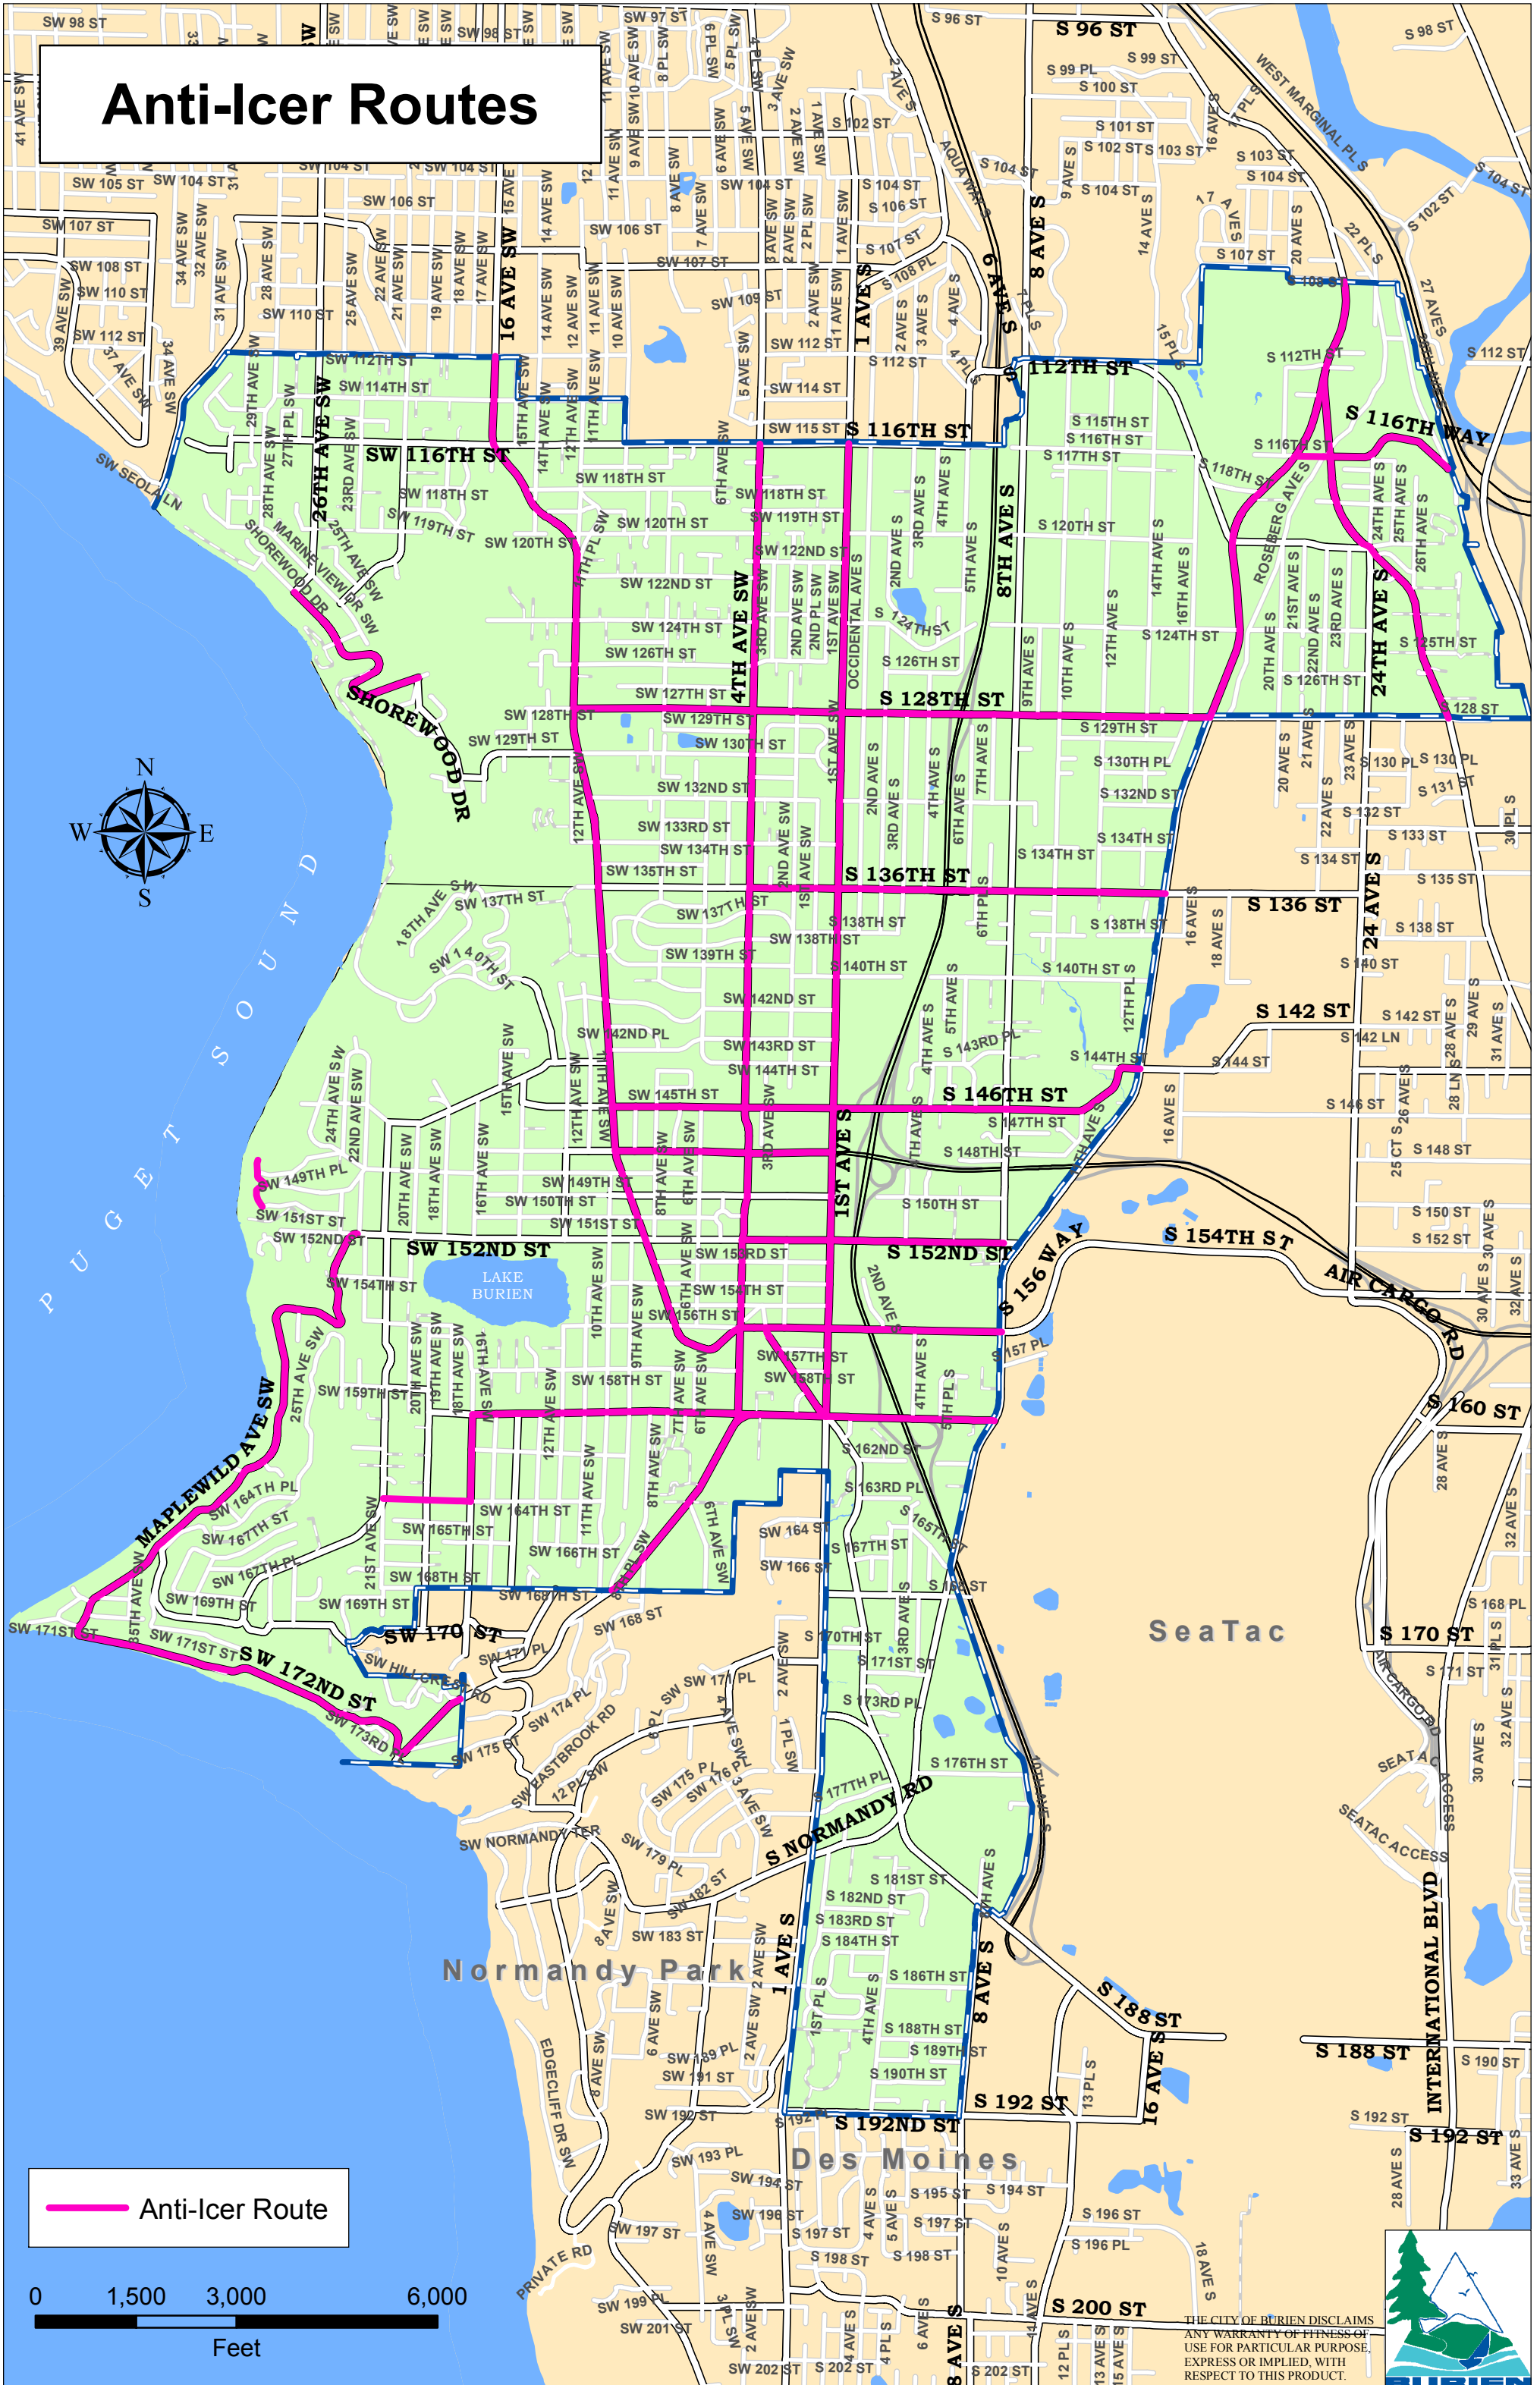

# Anti-Icer Routes

— Anti-Icer Route

0 1,500 3,000 6,000  
Feet

THE CITY OF BURIEN DISCLAIMS ANY WARRANTY OF FITNESS OF USE FOR PARTICULAR PURPOSE, EXPRESS OR IMPLIED, WITH RESPECT TO THIS PRODUCT.